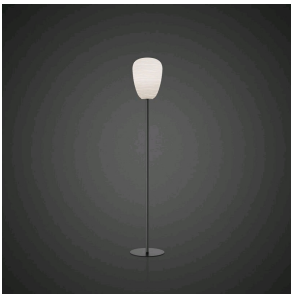

Rituals XL, sospensione

family

FOSCARINI

Rituals 1 Mix&Match